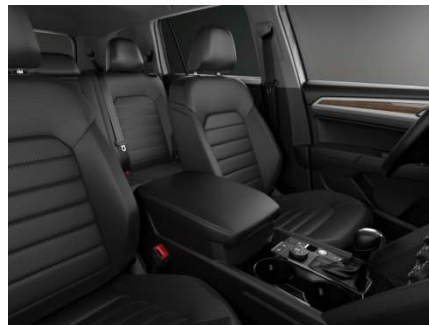

2019 VOLKSWAGEN ATLAS LAUNCH

katzkin[®]
AUTOMOTIVE LEATHER
Love Your Drive[™]

INTERIOR DESIGN SET

FACTORY COLORS - EXTERIOR

Factory: Black
Katzkin: **Black**

FACTORY COLORS

OTHER COLORS VOLKSWAGEN
OFFERS ON OTHER MODELS