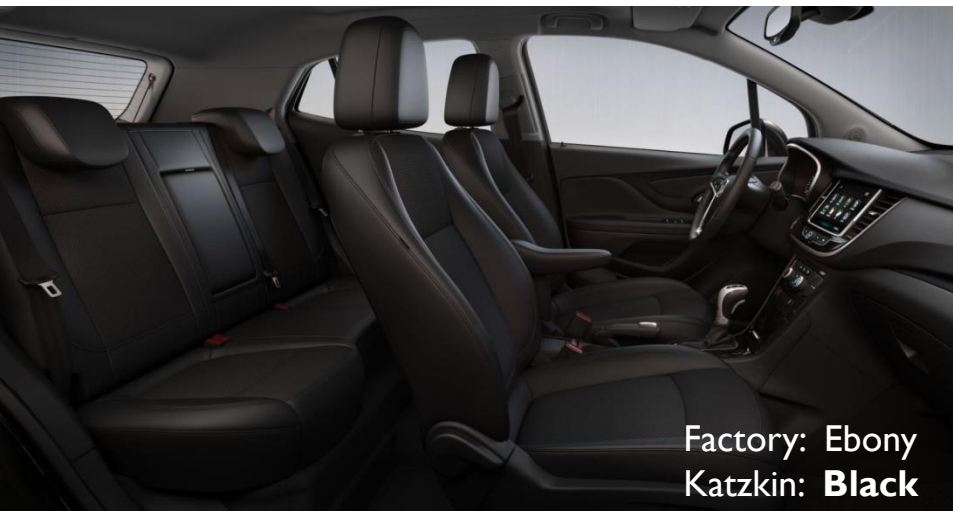

2020 Buick Encore

katzkin[®]
AUTOMOTIVE LEATHER
Love Your Drive[™]

INTERIOR DESIGN SET

FACTORY COLORS

Factory: Ebony
Katzkin: **Black**

Factory: Ebony/Shale
Katzkin: **TBD**

katzkin[®]
AUTOMOTIVE LEATHER

FACTORY DESIGN

FI

Black wrap
Black stitching
F1306-100

katzkin[®]
AUTOMOTIVE LEATHER

KATZKIN DESIGN

KI

Black wrap
Barracuda Red insert
Red contrast all stitch
K1879-100

katzkin[®]
AUTOMOTIVE LEATHER

KATZKIN DESIGN