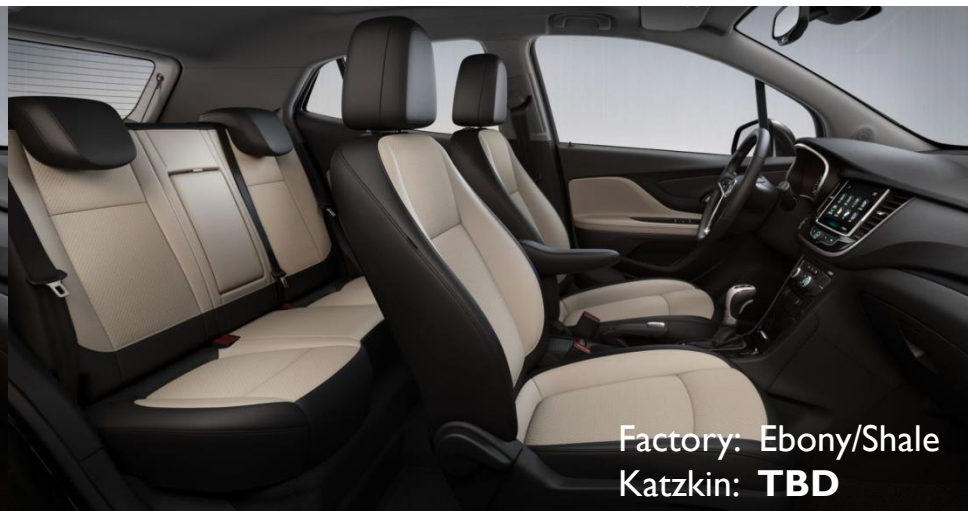

2020 Buick Encore

katzkin[®]
AUTOMOTIVE LEATHER
Love Your Drive[™]

INTERIOR DESIGN SET

FACTORY COLORS

Factory: Ebony
Katzkin: **Black**

Factory: Ebony/Shale
Katzkin: **TBD**

katzkin[®]
AUTOMOTIVE LEATHER

FACTORY DESIGN

FI

Black wrap
Black stitching
F1306-100

katzkin[®]
AUTOMOTIVE LEATHER

KATZKIN DESIGN

KI

Black wrap
Barracuda Red insert
Red contrast all stitch
K1879-100

katzkin[®]
AUTOMOTIVE LEATHER

KATZKIN DESIGN