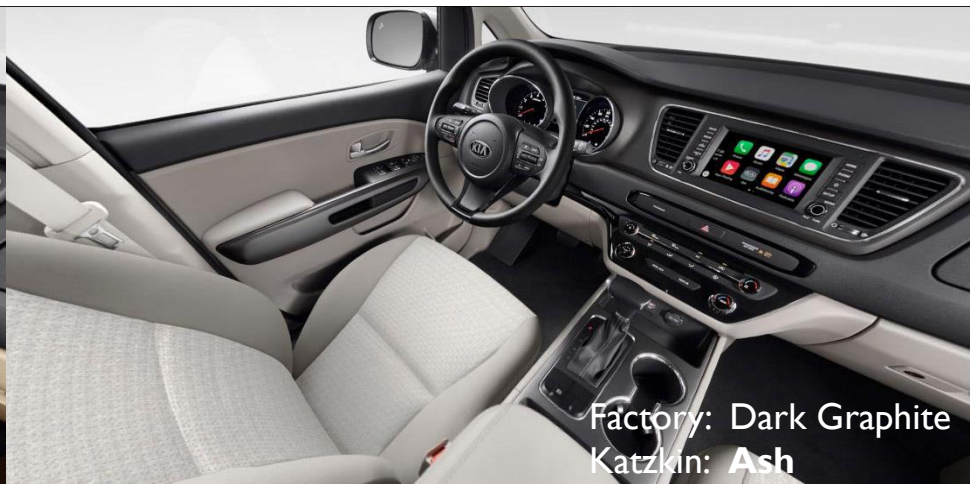

2020 Kia Sedona L/LX

katzkin[®]
AUTOMOTIVE LEATHER
Love Your Drive[™]

INTERIOR DESIGN SET

katzkin
AUTOMOTIVE LEATHER
FACTORY COLORS

Factory: Camel
Katzkin: **Bisque**

Factory: Dark Graphite
Katzkin: **Ash**

katzkin
AUTOMOTIVE LEATHER
INTERIOR OPTIONS

2-Tone Insert

2-Tone Combo

2-Tone Body

2-Tone Center

2-Tone Face

2-Tone Wings

katzkin[®]
AUTOMOTIVE LEATHER