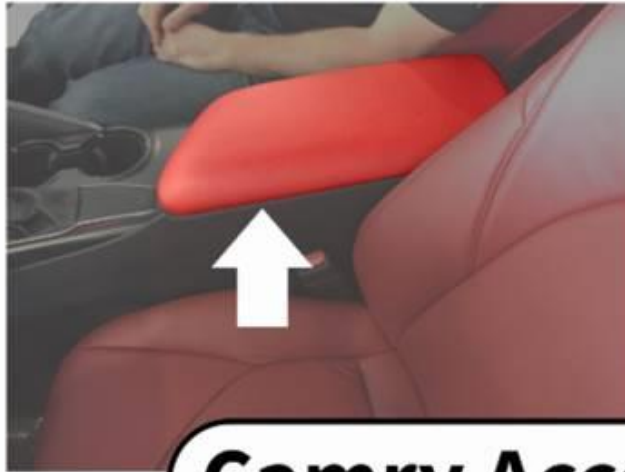

*R2T099

Camry Dash Kit

KIT CONTAINS
2 DASH PIECES
4 DOOR ARM PANELS
1 FRONT CONSOLE
COVER