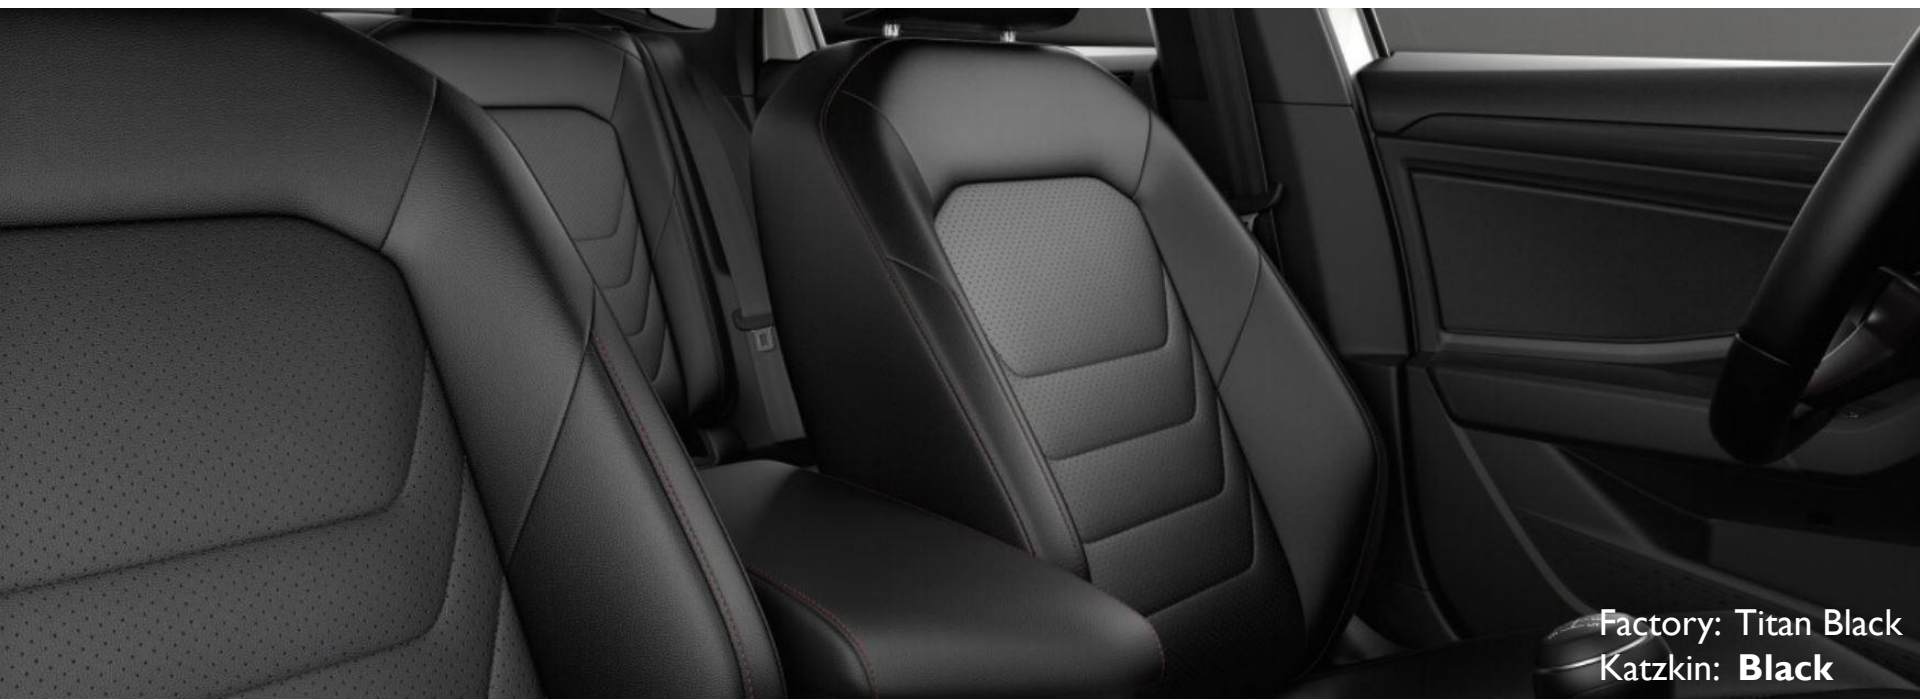

# INTERIOR DESIGN SET

**katzkin**  
AUTOMOTIVE LEATHER

FACTORY COLORS

Factory: Titan Black  
Katzkin: **Black**

**katzkin**<sup>®</sup>  
AUTOMOTIVE LEATHER

**FACTORY DESIGN**

FI

Black wrap  
Red contrast all stitch  
F1344-100