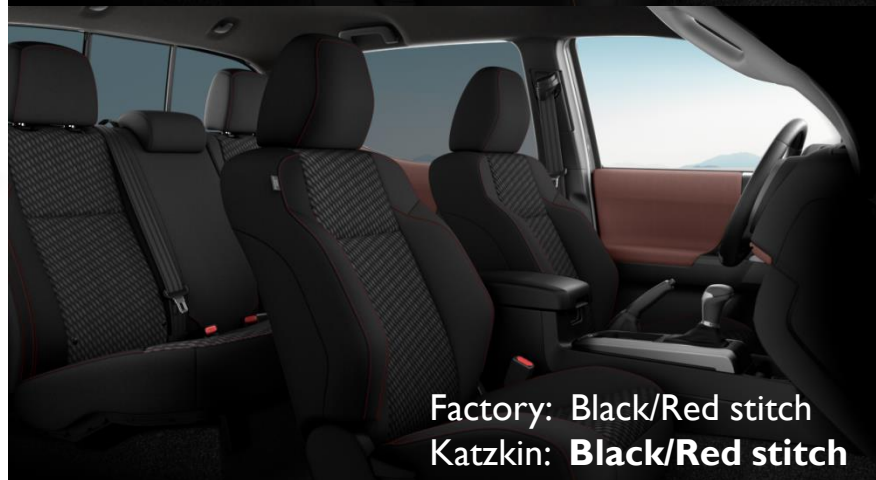

2020-2022
Toyota Tacoma

katzkin[®]
AUTOMOTIVE LEATHER
Love Your Drive[™]

INTERIOR DESIGN SET

FACTORY COLORS

Factory: Black/Caramel stitch
Katzkin: **Black/Camel stitch**

Factory: Black/Red stitch
Katzkin: **Black/Red stitch**

Factory: Cement Gray/Black stitch
Katzkin: **LT. Grey/Black stitch**

katzkin[®]
AUTOMOTIVE LEATHER

FACTORY DESIGN

FI

Black wrap, Black stitching
F175-100

katzkin[®]
AUTOMOTIVE LEATHER

FACTORY DESIGN

F2