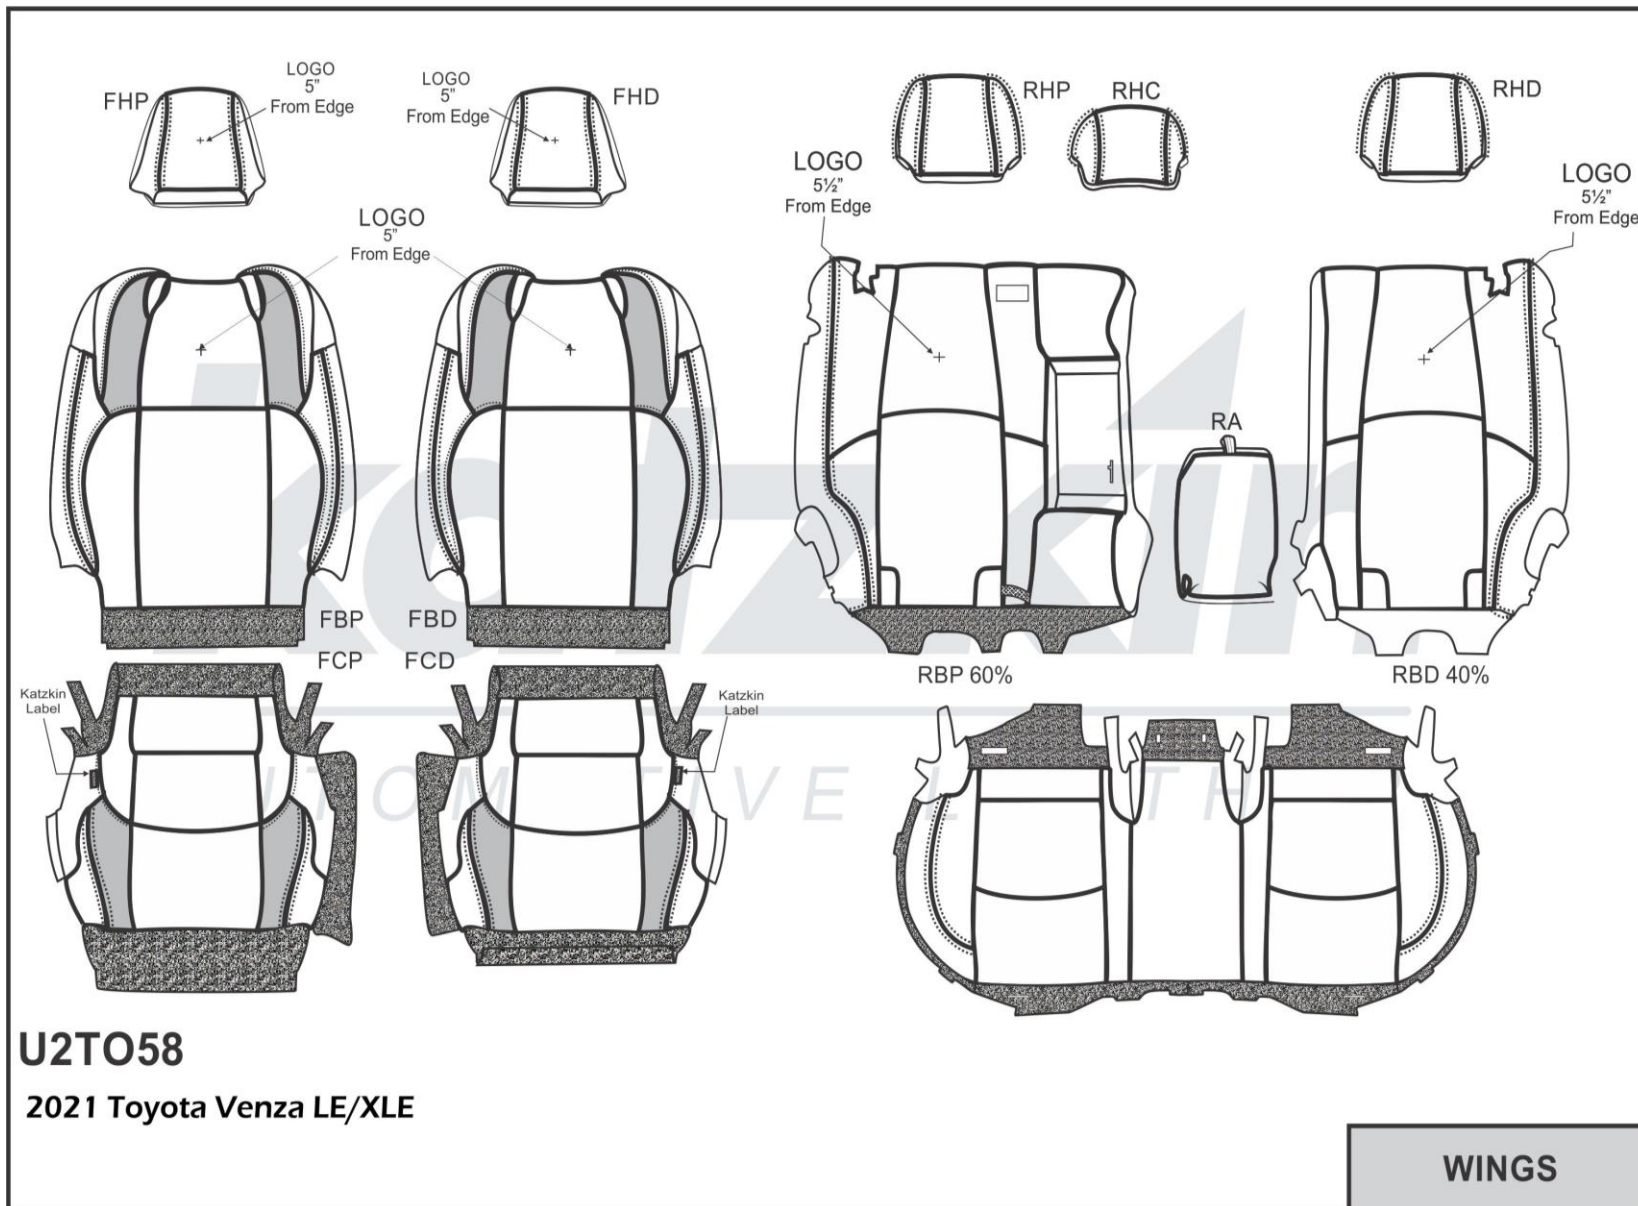

2021 Toyota Venza
LE / XLE

katzkin[®]
AUTOMOTIVE LEATHER
Love Your Drive[™]

INTERIOR DESIGN SET

FACTORY COLORS

Factory: Black
Katzkin: **Black**

Factory: Boulder
Katzkin: **Ash**

NOTE: Like factory leather, there are no wings in the rear seats.