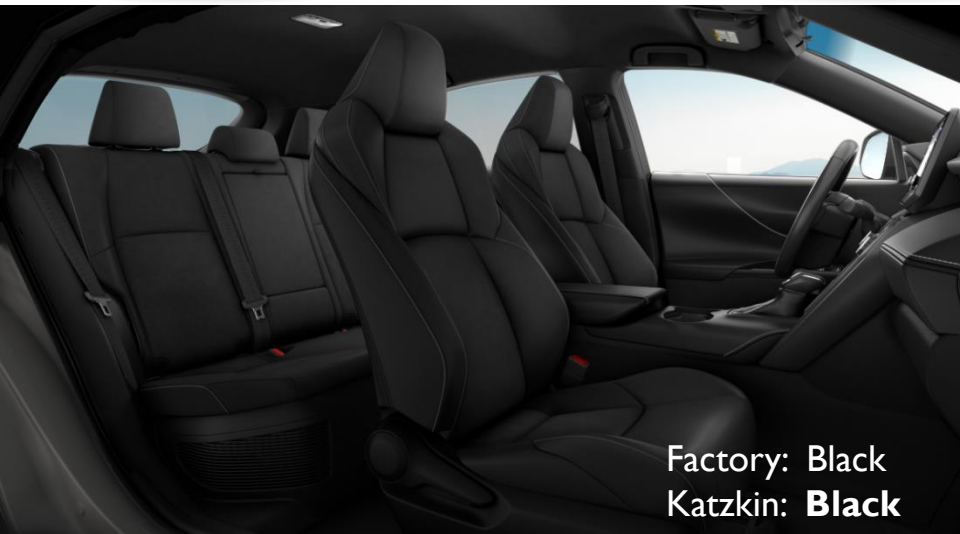

2021 Toyota Venza
LE / XLE

katzkin[®]
AUTOMOTIVE LEATHER
Love Your Drive[™]

INTERIOR DESIGN SET

FACTORY COLORS

Factory: Black
Katzkin: **Black**

Factory: Boulder
Katzkin: **Ash**

NOTE: Like factory leather, there are no wings in the rear seats.