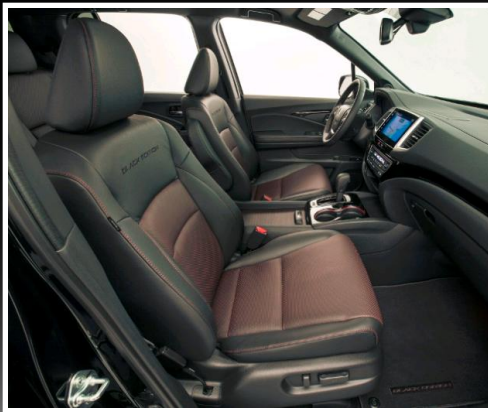

katzkin®
AUTOMOTIVE LEATHER

KATZKIN DESIGN

K5

Black wrap,
Barracuda Red combo
Red contrast all stitch
K877-100

**RIDGELINE
BLACK EDITION**