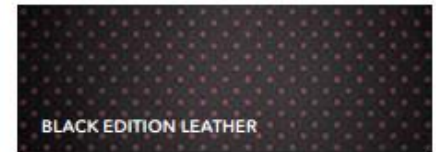

2017-2020 HONDA RIDGELINE | DESIGN SET

katzkin[®]
AUTOMOTIVE LEATHER

EXTERIOR COLORS

INTERIOR COLORS

INTERIOR RT / RTS / SPORT

INTERIOR RTL / RTL-T / RTL-E

INTERIOR BLACK EDITION

FACTORY COLOR	KATZKIN COLOR
BLACK	BLACK
GRAY	ASH
BEIGE	PUDDY

katzkin[®]
AUTOMOTIVE LEATHER

FACTORY DESIGN

FI
Black wrap
FI84-100

katzkin[®]
AUTOMOTIVE LEATHER

KATZKIN DESIGN

KI

Black wrap
Ash perf body
Ash contrast all stitch
K873-100

katzkin[®]
AUTOMOTIVE LEATHER